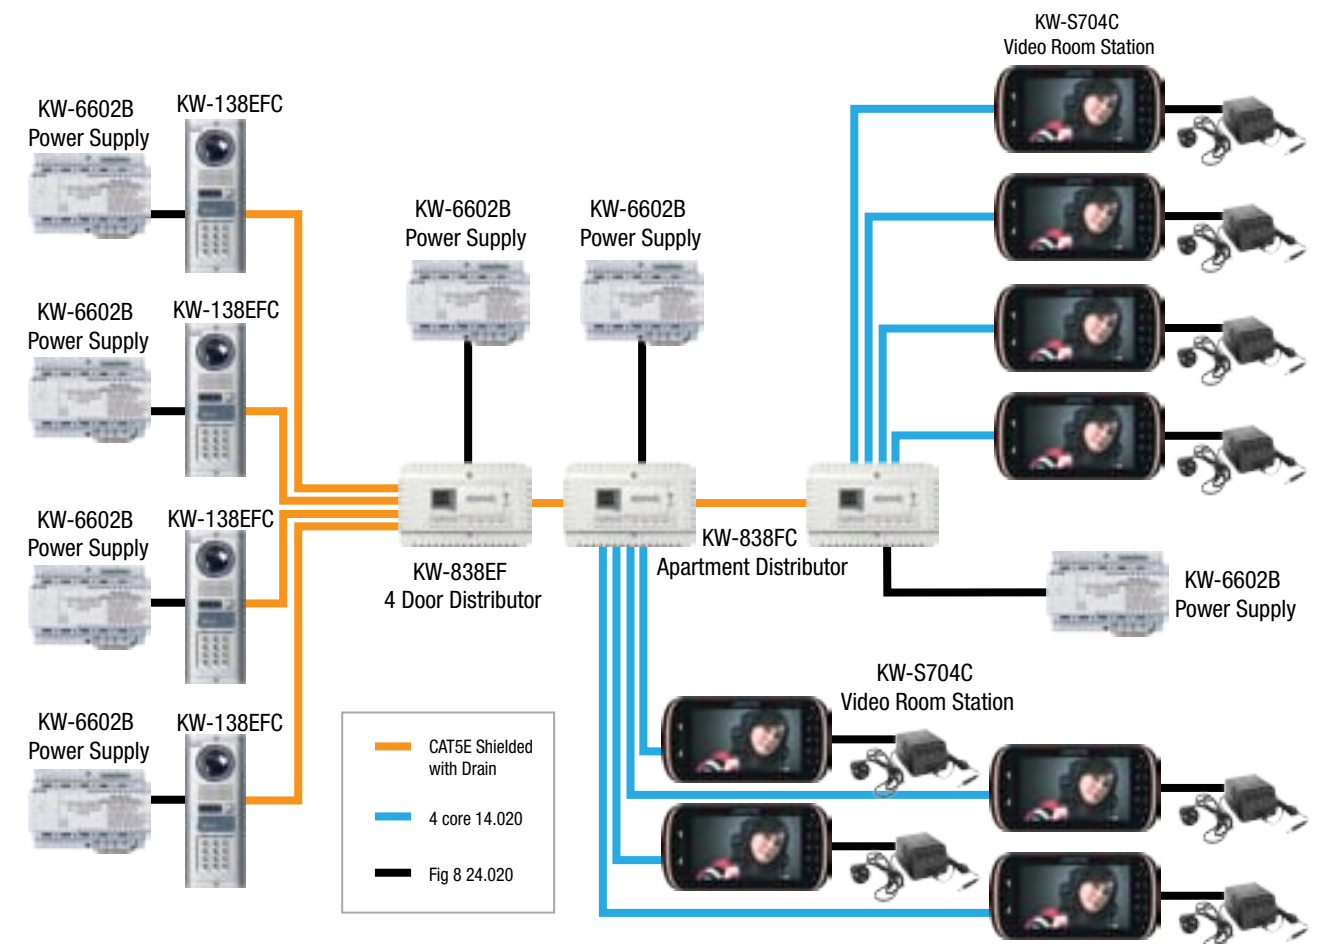

Integrated Access Control

All of the standard door stations are available with an integrated RFID reader allowing gate release from the door station using Kenwei's proprietary RFID tags.

Memory Options

At every press of the door station button, selected touch sense monitors can record an image on either internal or removable memory. Snapshots can also be taken at the press of a button on the Video Room Station.

Additional Cameras

Depending on the system in question, up to 4 CCTV cameras can be added as additional video sources. These can be individually selected and viewed from each monitor.

Kenwei Video Intercom Systems

Kenwei Apartment Video Intercom Systems

INTERCOMS

Colour Video Door Station, Surface Mount, Pin Hole

- 1/4" colour CCD camera with 0.8 lux sensitivity
- 55° (horizontally and vertically) adjustable angle
- Casing made of aluminium-magnesium alloy
- Surface mounting

Part Number	Description
KW-135MC1B	Kenwei colour door station, surface mount, fixed camera

Colour Video Door Station, Flush Mount

- 1/4" colour CCD directional camera with 0.8 lux sensitivity
- 55° (horizontally and vertically) adjustable angle
- 1, 2 or 4 call buttons for multiple dwellings
- 3mm thick aluminium alloy front plate with oxidised surface
- Suitable for residential & apartment systems
- 200 x 126 x 3mm (outside)