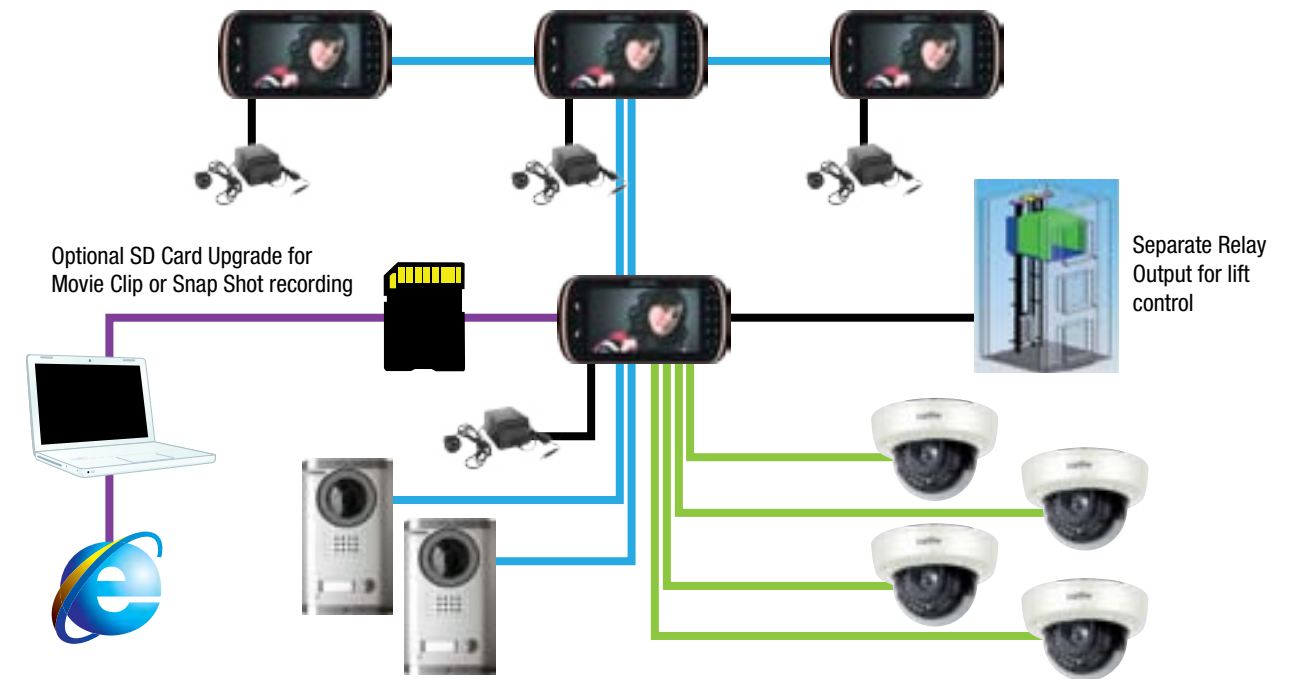

Integrated Access Control

All of the standard door stations are available with an integrated RFID reader allowing gate release from the door station using Kenwei's proprietary RFID tags.

Memory Options

At every press of the door station button, selected touch sense monitors can record an image on either internal or removable memory. Snapshots can also be taken at the press of a button on the Video Room Station.

Apartment Systems

The 128 Door Entry station is a weatherproof unit with a brushed aluminium finish. The unit features an adjustable camera and LEDs for nighttime illumination, and a rugged digital code pad with an EM format Reader for door unlocking via an access card or tag.

Additional Cameras

Depending on the system in question, up to 4 CCTV cameras can be added as additional video sources. These can be individually selected and viewed from each monitor.

Kenwei Video Intercom Systems

Part Number	Description
KW-135MC1B	Kenwei colour door station, surface mount, fixed camera

Colour Video Door Station, Flush Mount

- 1/4" colour CCD directional camera with 0.8 lux sensitivity
- 55° (horizontally and vertically) adjustable angle
- 1, 2 or 4 call buttons for multiple dwellings
- 3mm thick aluminium alloy front plate with oxidised surface
- Suitable for residential & apartment systems
- 200 x 126 x 3mm (outside)